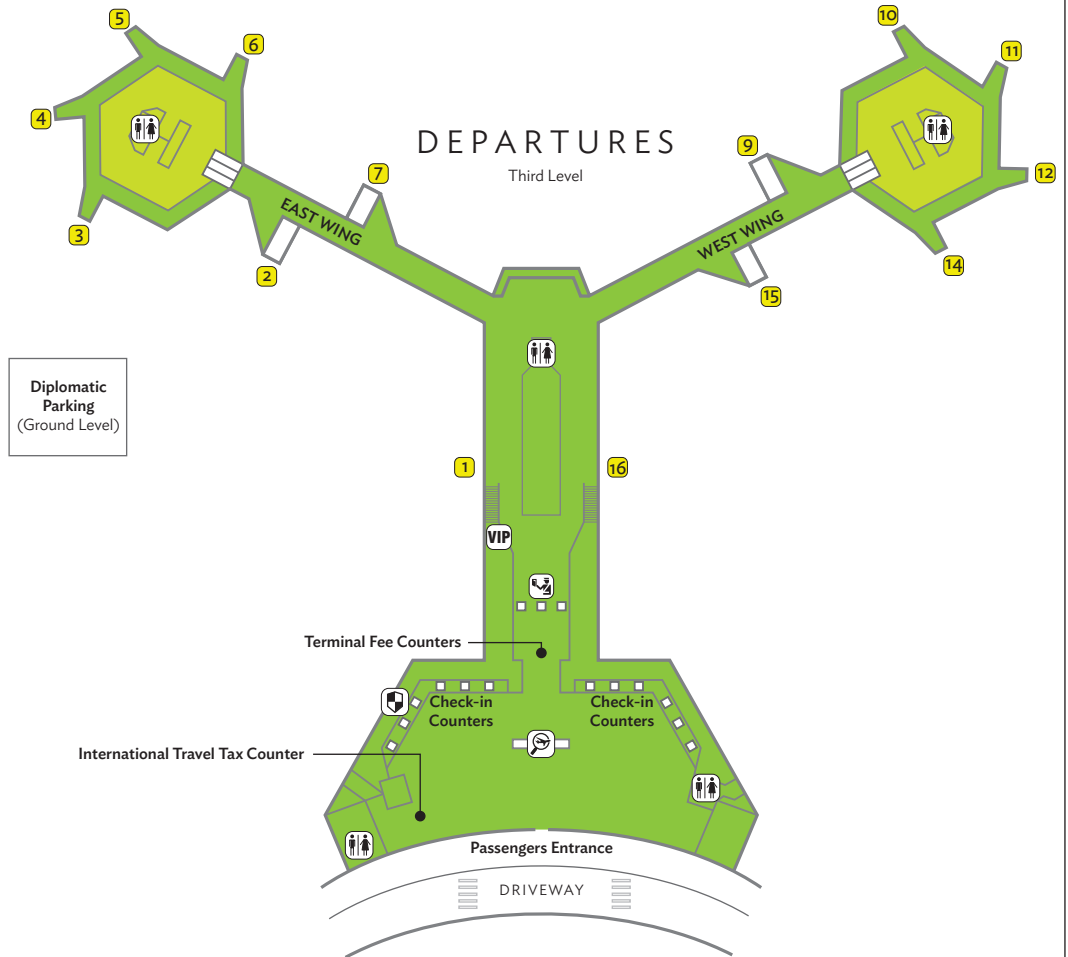

METRO MANILA, PHILIPPINES
**NINOY AQUINO
INTERNATIONAL AIRPORT (NAIA)
TERMINAL 1**

ADB ADB Counter
Contact no. +6328771109 Ext. 2891

ARRIVALS
Ground and Second Levels

DEPARTURES
Third Level

- ADB Counter
- Airline Gates
- ATM / Cash Dispenser
- Baggage Claim
- Customs
- Flight Information
- Foreign Exchange
- Hotel Information
- Immigration
- Inter-Terminal Shuttle
- Medical Clinic
- Restrooms
- Security Office
- Taxi
- VIP Lounge