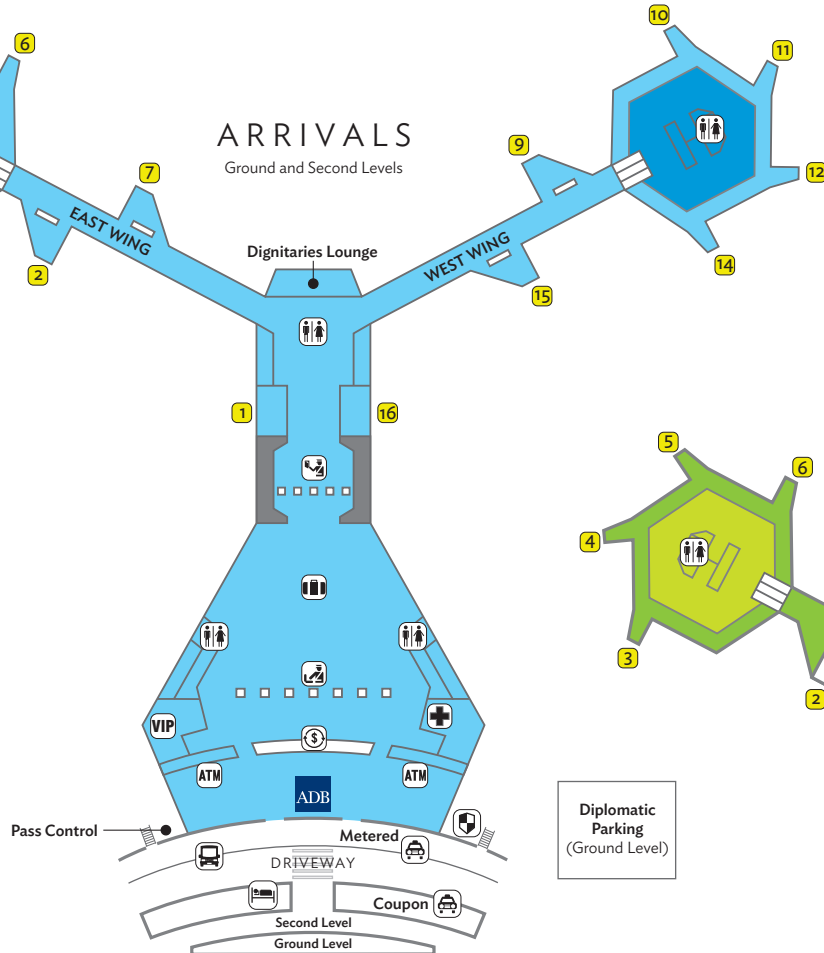

METRO MANILA, PHILIPPINES
**NINOY AQUINO
INTERNATIONAL AIRPORT (NAIA)
TERMINAL 1**

ADB ADB Counter
Contact no. +6328771109 Ext. 2891

ARRIVALS
Ground and Second Levels

DEPARTURES
Third Level

- ADB Counter
- Airline Gates
- ATM / Cash Dispenser
- Baggage Claim
- Customs
- Flight Information
- Foreign Exchange
- Hotel Information
- Immigration
- Inter-Terminal Shuttle
- Medical Clinic
- Restrooms
- Security Office
- Taxi
- VIP Lounge