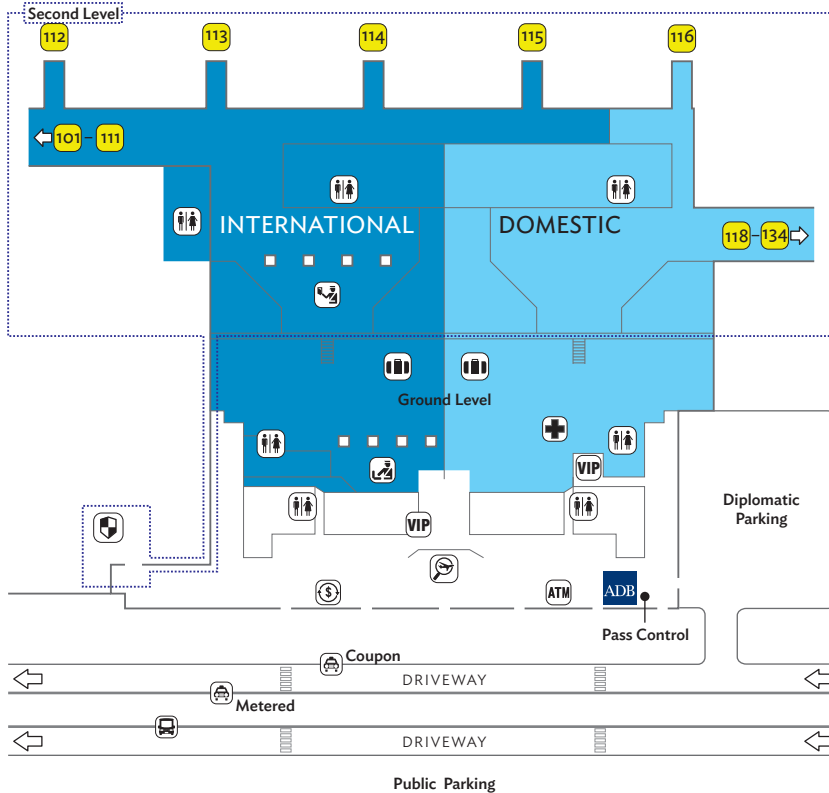

# ARRIVALS

Ground & Second Levels

-  ADB Counter
-  Airline Gates
-  ATM / Cash Dispenser
-  Baggage Claim
-  Customs
-  Flight Information
-  Foreign Exchange
-  Hotel Information
-  Immigration
-  Inter-Terminal Shuttle
-  Medical Clinic
-  Restrooms
-  Security Office
-  Taxi
-  VIP Lounge

# METRO MANILA, PHILIPPINES

## NINYO AQUINO INTERNATIONAL AIRPORT (NAIA) TERMINAL 3

 ADB Counter at NAIA Terminal 1  
Contact no. +6328771109 Ext. 2891

# DEPARTURES

Third Level