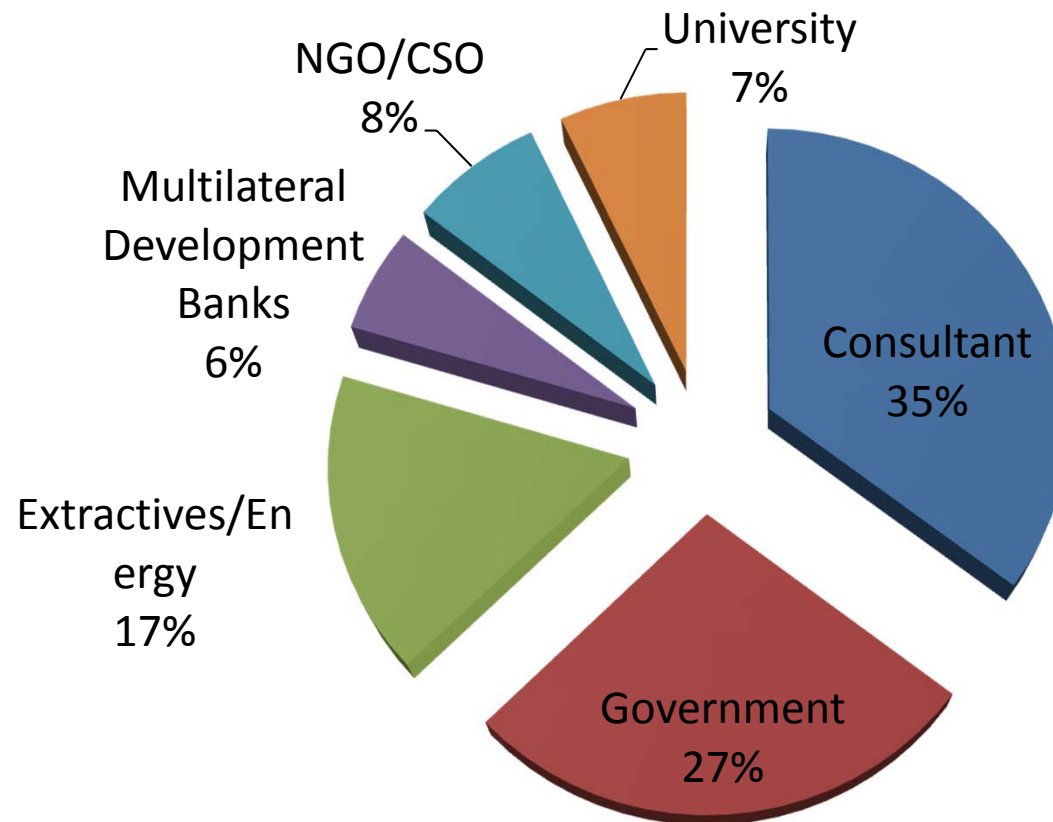

Australian
Aid 

IMPLEMENTING PARTNERS

THE UNIVERSITY
OF QUEENSLAND
AUSTRALIA

THE UNIVERSITY OF
WESTERN AUSTRALIA

VALE

SILVER SPONSORS

AngloAmerican

CONTINUUM
SOCIAL & ENVIRONMENTAL SERVICES

KRUGER NATIONAL PARK | SOUTH AFRICA | OCTOBER 2014

PARTICIPANT HOME COUNTRY

IAIA Special Symposium

Resettlement & Livelihoods

KRUGER NATIONAL PARK | SOUTH AFRICA | OCTOBER 2014

PARTICIPANT SECTOR

IAIA Special Symposium