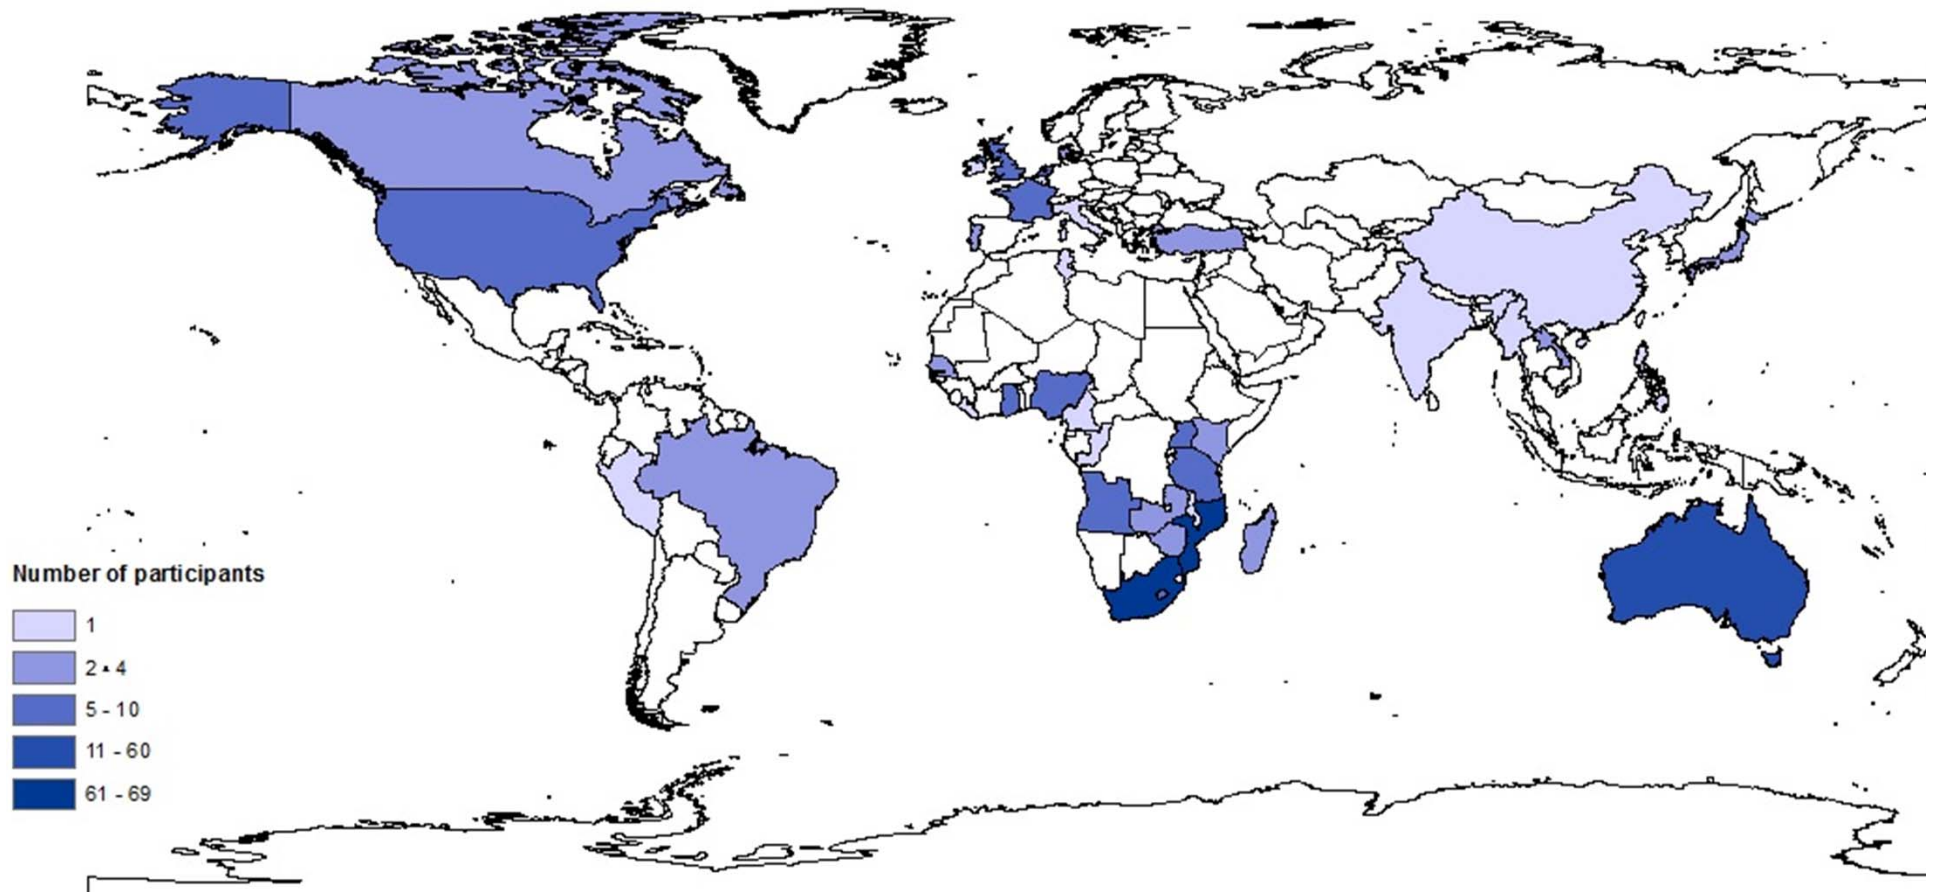

IM4DC – International Mining for Development Centre

MAGTAP – Mining & Gas Technical Assistance Project (via World Bank)

Involuntary Resettlement Technical Assistance Project (via World Bank)

PARTNER

LOCAL ORGANIZER

KRUGER NATIONAL PARK | SOUTH AFRICA | OCTOBER 2014

PARTICIPANT HOME COUNTRY

IAIA Special Symposium

Resettlement & Livelihoods

KRUGER NATIONAL PARK | SOUTH AFRICA | OCTOBER 2014

PARTICIPANT SECTOR

IAIA Special Symposium

Resettlement & Livelihoods

KRUGER NATIONAL PARK | SOUTH AFRICA | OCTOBER 2014

PROGRAM REVISIONS

Day 1, 13:15, Track B Susanna Price's presentation will be delivered by Robert Barclay

Day 2, 10:00 Priya Ramsaroop will present in Track A not Track B. Tony Aubynn's presentation is cancelled